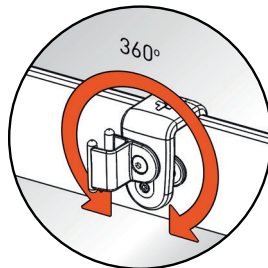

Art.nr.99946ADE00

SCAN for INFO

www.lifehammerproducts.com